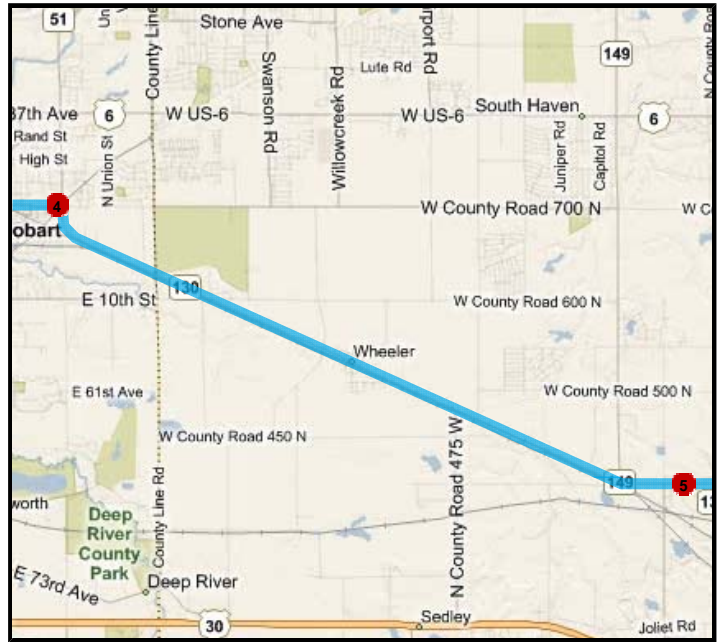

For the best possible print results, click the printer icon on the Live Search Maps page.

Driving directions: 2555 W Old Ridge Rd, Hobart to Valparaiso High School (school), Valparaiso, Indiana, United States

Start: 2555 W Old Ridge Rd, Hobart, IN 46342-1857

Trip: 13.6 mi, 25 min

1. Depart **W Old Ridge Rd** 1.6 mi
2. Road name changes to **E Old Ridge Rd / E Ridge Rd** 0.3 mi
3. Turn **left** onto **SR-51 Truck / Front St** 0.8 mi
4. Turn **right** onto **SR-130 / S Hobart Rd** 7.6 mi
5. Bear **left** onto **W County Road 400 N** 0.8 mi
6. Turn **left** onto **N County Road 150 W / Froberg Rd** 0.5 mi
7. Turn **right** onto **Ransom Rd** 1.5 mi
8. Turn **right** onto **N Campbell St** 0.5 mi

Arrive at **Valparaiso High School (school), Valparaiso, Indiana,**

9. **United States** on the right

The last intersection is Viking Dr

End: Valparaiso High School (school), Valparaiso, Indiana, United States