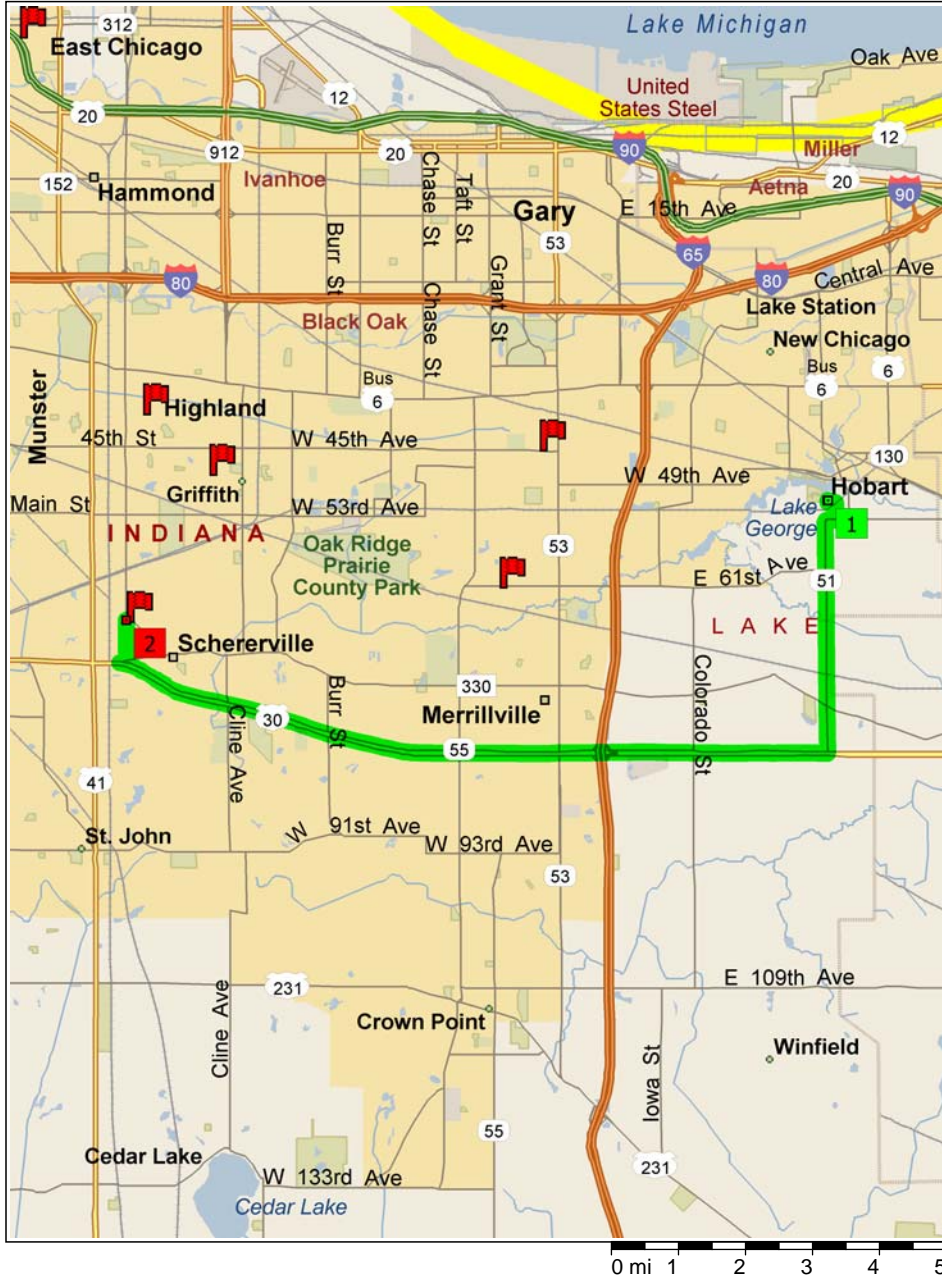

Hobart to Tri Town

15.6 miles; 27 minutes

9:00 AM	0.0 mi	1 Depart Hobart on Local road(s) (South) for 43 yds
9:00 AM	0.1 mi	Turn LEFT (East) onto E 8th St for 0.1 mi
9:01 AM	0.1 mi	Turn RIGHT (South) onto Water St for 0.3 mi
9:02 AM	0.4 mi	Turn RIGHT (West) onto SR-51 [Adam Benjamin Hwy] for 0.1 mi
9:02 AM	0.5 mi	Bear LEFT (West) onto SR-51 [S Lake Park Ave] for 1.2 mi
9:04 AM	1.8 mi	Keep STRAIGHT onto SR-51 [Adam Benjamin Hwy] for 2.3 mi
9:09 AM	4.0 mi	Turn RIGHT (West) onto US-30 [E Lincoln Hwy] for 10.8 mi
9:25 AM	14.9 mi	Turn RIGHT (North-East) onto CR-330 [W Joliet St] for 0.1 mi
9:26 AM	15.0 mi	Turn LEFT (North) onto Kennedy Ave for 0.6 mi
9:27 AM	15.6 mi	2 Arrive Tri Town [1200 Kennedy Ave., Schererville, IN 46375]