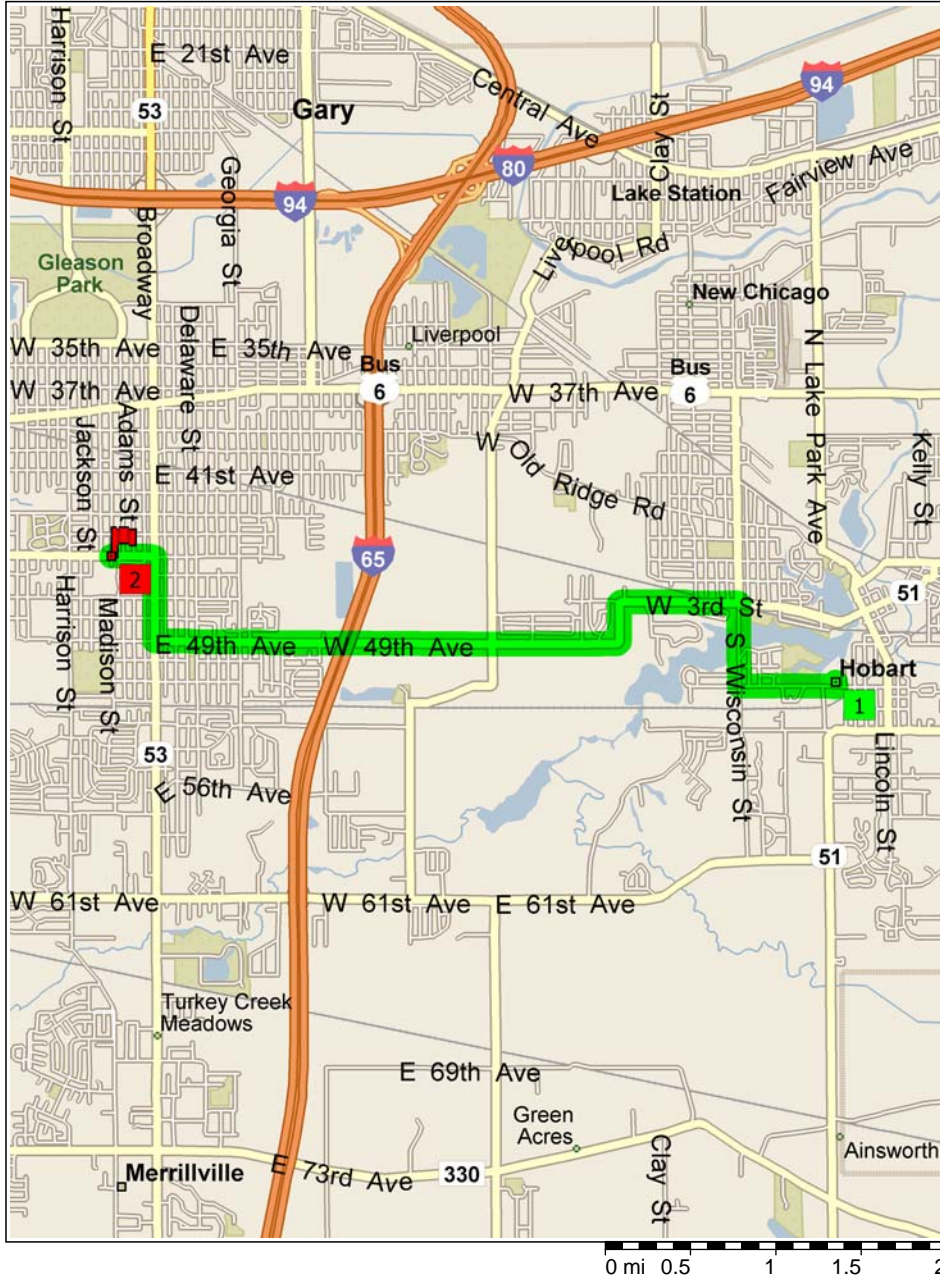

Hobart to Gary

5.6 miles; 17 minutes

9:00 AM	0.0 mi	1 Depart Hobart on Local road(s) (South) for 43 yds
9:00 AM	0.1 mi	Turn RIGHT (West) onto (E) 8th St for 0.6 mi
9:02 AM	0.6 mi	Turn RIGHT (North) onto S Wisconsin St for 0.5 mi
9:04 AM	1.1 mi	Turn LEFT (West) onto W 3rd St for 0.7 mi
9:06 AM	1.8 mi	Bear LEFT (South-West) onto S Lasalle St for 0.2 mi
9:07 AM	2.0 mi	Road name changes to (W) 49th Ave for 2.8 mi
9:15 AM	4.8 mi	Turn RIGHT (North) onto SR-53 [Broadway] for 0.5 mi
9:17 AM	5.3 mi	Turn LEFT (West) onto W 45th Ave for 0.3 mi
9:17 AM	5.6 mi	2 Arrive Gary [415 W 45th Ave., Gary, IN 46408]