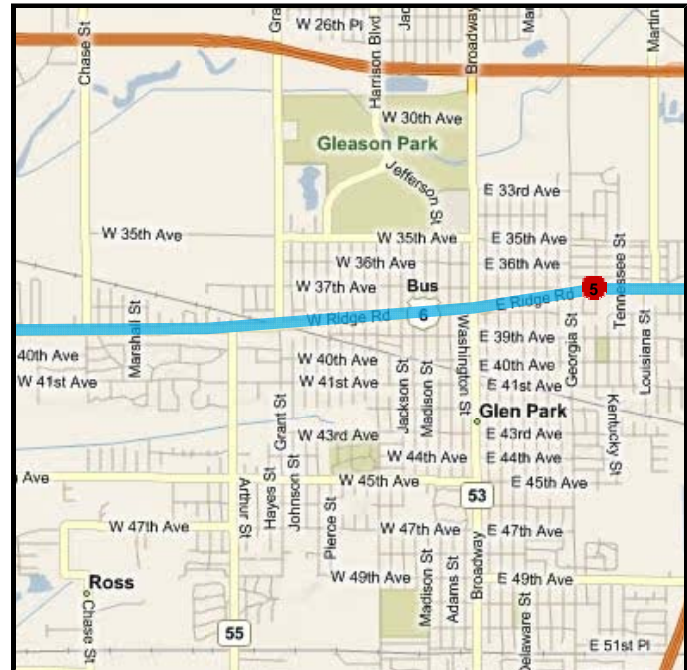

For the best possible print results, click the printer icon on the Live Search Maps page.

Driving directions: 2555 W Old Ridge Rd, Hobart to Calumet High School (school), Indiana, United States

Start: 2555 W Old Ridge Rd, Hobart, IN 46342-1857

Trip: 6.6 mi, 16 min

1. Depart **W Old Ridge Rd** 0.5 mi
2. Turn **right** onto **S Liverpool Rd**
3. Keep **left** onto **Maxwell St** 0.2 mi
4. Turn **left** onto **US-6 Bus / E 37th Ave / W 37th Ave / W Ridge Rd** 1.4 mi
5. Keep **left** to stay on **US-6 Bus / E Ridge Rd** 4.4 mi
6. Turn **left** onto **Calhoun St** 0.1 mi
7. Arrive at **Calumet High School (school), Indiana, United States**

*The last intersection is US-6 Bus / W Ridge Rd
If you reach W 39th Pl, you've gone too far*

End: Calumet High School (school), Indiana, United States

These directions are subject to the [Windows Live Terms of Use](#) and for informational purposes only. No guarantee is made regarding their completeness or accuracy. Construction projects, traffic, or other events may cause actual conditions to differ from these results.